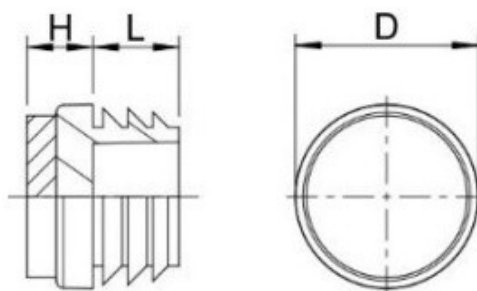

PRODUCT SHEET

Description:

Insert Glide For Round Tubes, Diam 50mm, PE, Black

Item number:

10.02.200-0

Units	Box	Carton	HS Code	Barcode
Pcs.	1	1000	3901908099	 5704866007054

D	H	L
14,0	4,0	9,3
15,0	4,0	9,6
19,0	4,1	11,0
20,0	4,0	12,0
22,0	4,0	11,8
25,0	5,0	11,8
30,0	5,0	14,0
35,0	5,0	14,3
40,0	5,0	11,7
42,0	5,0	11,5
50,0	5,2	16,0